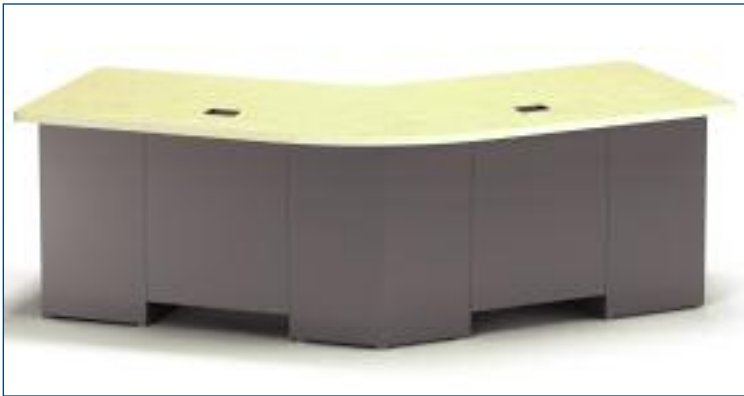

EDUCATOR 135 Teacher's Workstation

Perpetual
ENTERPRISES
Enduring Institutional Furniture

FEATURES:

- 29" High Units
- Standard with central locking center drawer
- Tops are 1-1/4" thick high-pressure laminate
- Standard with core removable locks
- 3mm vinyl edge band
- Full extension steel ball bearing suspension
- Full pulls standard
- 6" overhang allows teacher student conferencing
- 135 degree angle allows teacher full visibility of classroom

Educators 135 Single Pedestal Workstation

MODEL	SIZE	DESCRIPTION	CUBE	WEIGHT
ES8430CAB	84"x30"x29"	36x30 BBF Ped Left Return, Curved Center Section, Center Drawer, 36x30 FF Ped Right Return, Central Locking	43	310
ES8430CBA	84"x30"x29"	36x30 FF Ped Left Return, Curved Center Section, Center Drawer, 36x30 BBF Ped Right Return, Central Locking	43	310